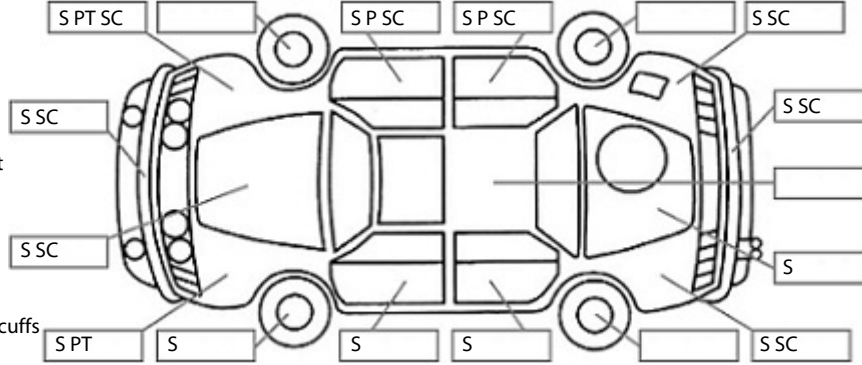

Key:

- S = scratch
- D = dent
- R = rust
- PT = paint defect
- C = crack
- P = pin dent
- * = decals
- SC = stone chips
- W = significant scuffs

Body Inspection Comments

Note: some defects & blemishes may not be displayed in the diagram

General Comments

Drives okay, up and down light for vehicle is showing on odo panel dash, bonnet doesn't stay up needs new struts,

Road Conditions During Test Drive: Dry

Engine Timing Mechanism: Cambelt

Evidence of Cam Belt Replacement: No Kms: