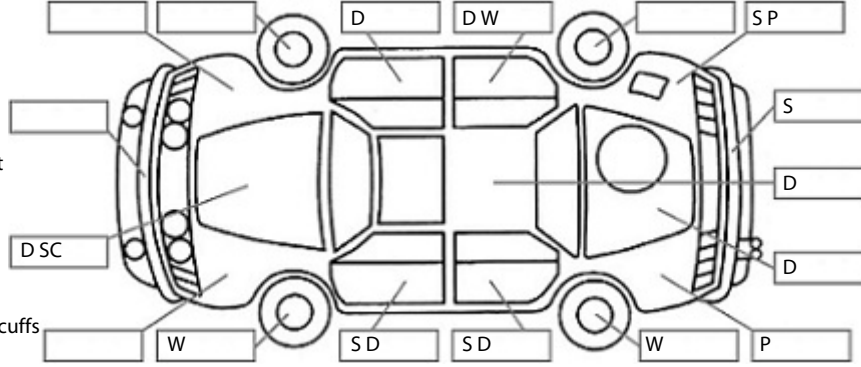

Key:

- S = scratch
- D = dent
- R = rust
- PT = paint defect
- C = crack
- P = pin dent
- * = decals
- SC = stone chips
- W = significant scuffs

Body Inspection Comments

Note: some defects & blemishes may not be displayed in the diagram

Conditions During Body Inspection: Dry

Under Carriage & Under Bonnet Inspection Comments

RWD
Driveshaft oil leak.

Interior Comments

Seats	Good
Carpets	Good
Panels	Good
Dashboard	Good

General Comments

8 seats.
LF seatbelt fraying.