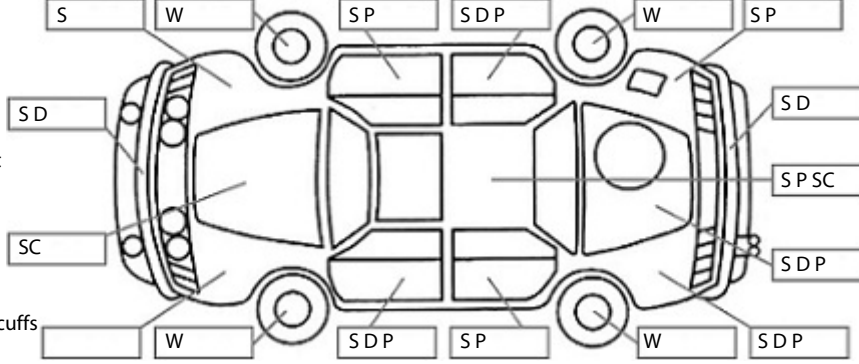

Key:

- S = scratch
- D = dent
- R = rust
- PT = paint defect
- C = crack
- P = pin dent
- * = decals
- SC = stone chips
- W = significant scuffs

Note: some defects & blemishes may not be displayed in the diagram

Body Inspection Comments

Front bumper tow hook trim missing
Dent in right hand sill panel

Conditions During Body Inspection:

Under Carriage & Under Bonnet Inspection Comments

Leak from power steering rack