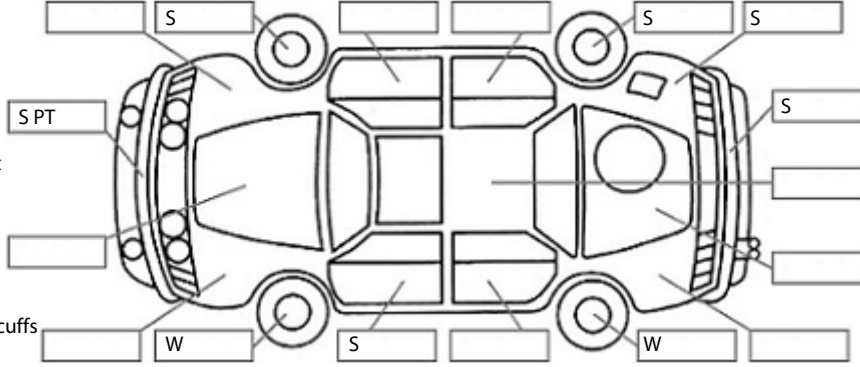

Key:

- S = scratch
- D = dent
- R = rust
- PT = paint defect
- C = crack
- P = pin dent
- * = decals
- SC = stone chips
- W = significant scuffs

Body Inspection Comments

Note: some defects & blemishes may not be displayed in the diagram