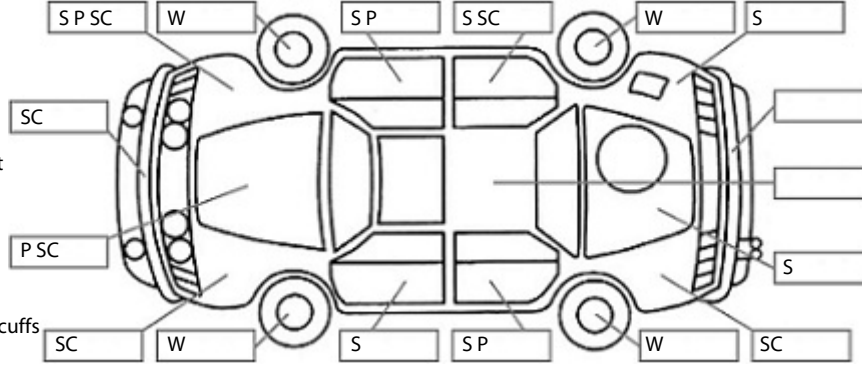

Key:

- S = scratch
- D = dent
- R = rust
- PT = paint defect
- C = crack
- P = pin dent
- * = decals
- SC = stone chips
- W = significant scuffs

Body Inspection Comments

Left headlight condensation
Front bumper misaligned
Windscreen stone chip not in CVA

Note: some defects & blemishes may not be displayed in the diagram

Conditions During Body Inspection: Wet

Under Carriage & Under Bonnet Inspection Comments

Engine oil leak
Underbody oxidation

Interior Comments

Seats	Good
Carpets	Good
Panels	Good
Dashboard	Good

General Comments

Partial service history

Road Conditions During Test Drive: Dry

Engine Timing Mechanism: Timing Chain
Evidence of Cam Belt Replacement: Not Applicable Kms: