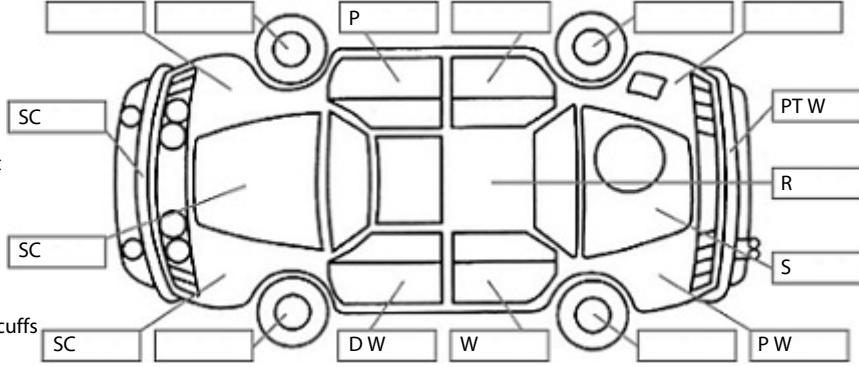

**Key:**

- S = scratch
- D = dent
- R = rust
- PT = paint defect
- C = crack
- P = pin dent
- \* = decals
- SC = stone chips
- W = significant scuffs

Body Inspection Comments

Note: some defects & blemishes may not be displayed in the diagram

Engine Timing Mechanism: Timing Chain  
Evidence of Cam Belt Replacement: Not Applicable Kms:

	Pass	Fail	N/A
<b>Engine</b>			
Oil level	✓		
Smoke & fumes	✓		
Performance	✓		
Noise	✓		
<b>Cooling System</b>			
Coolant condition	✓		
Performance	✓		
Radiator / Hoses (visual)	✓		
<b>Transmission</b>			
Operation	✓		
Noise	✓		
Clutch			✓
CV joints	✓		
Wheel bearings	✓		
<b>Brakes</b>			
Performance	✓		
Hand Brake	✓		
<b>Tyres</b> (lowest observed tread depth of tyres)			
Left front	3.0	mm	
Right front	3.0	mm	
Left rear	3.0	mm	
Right rear	3.0	mm	
Spare	Yes		
<b>Suspension</b>			
Suspension performance	✓		
Steering performance	✓		
Shock absorbers	✓		
<b>Air Conditioning / Heater</b>			
Operation	✓		
<b>Electrical / Accessories</b>			
Head lights	✓		
Tail lights	✓		
Indicators	✓		
Dashboard warning lights	✓		
Wipers (front & rear)	✓		
Window winder FL	✓		
Window winder FR	✓		
Window winder RL	✓		
Window winder RR	✓		
Rear view mirrors	✓		
Radio (basic test only)	✓		
CD (basic test only)	✓		
Number of keys	2		
Central locking	✓		
Remote locking	✓		
Sat. Nav. (basic test only)	✓		
Reversing camera	✓		