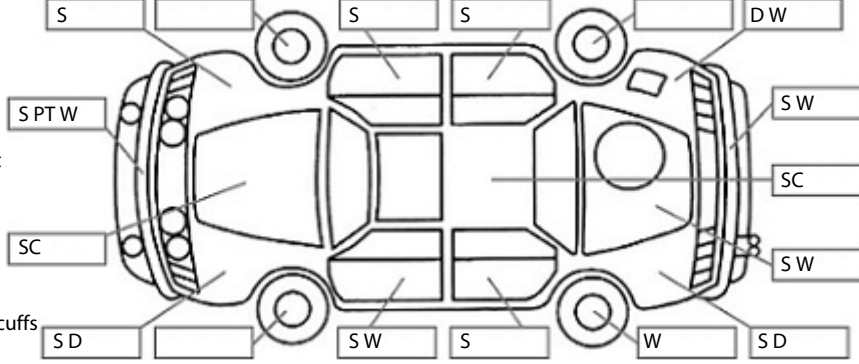

<b>Make:</b> Nissan	<b>Model:</b> X-Trail	<b>Body Style:</b> Wagon
<b>Year:</b> 2009	<b>Registration:</b> LRC198	<b>Reg Expiry:</b> 18 Mar 2025
<b>WoF Expiry:</b> 09 Sep 2025	<b>Odometer:</b> 166,175 Kms	<b>Good No:</b> 26265251
<b>VIN:</b> 7AT0DH6LX18055568	<b>Next Service:</b> 176,000km	<b>Service History:</b> No

**Key:**

- S = scratch
- D = dent
- R = rust
- PT = paint defect
- C = crack
- P = pin dent
- \* = decals
- SC = stone chips
- W = significant scuffs

**Body Inspection Comments**

Windscreen stone chips

Note: some defects & blemishes may not be displayed in the diagram