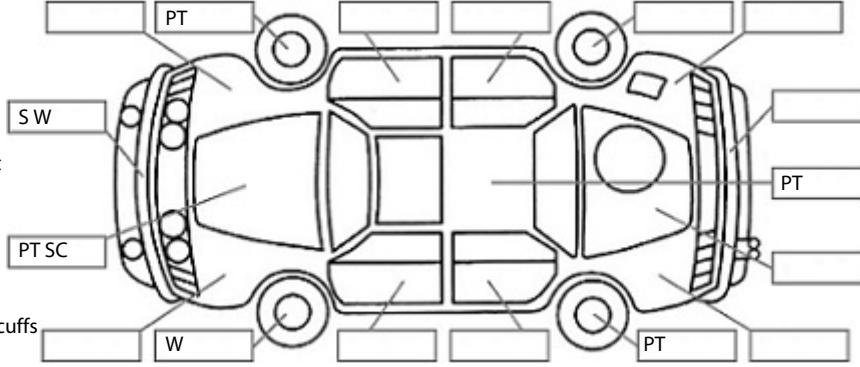

**Key:**

- S = scratch
- D = dent
- R = rust
- PT = paint defect
- C = crack
- P = pin dent
- \* = decals
- SC = stone chips
- W = significant scuffs

Body Inspection Comments

Damage on right side skirt

Note: some defects & blemishes may not be displayed in the diagram