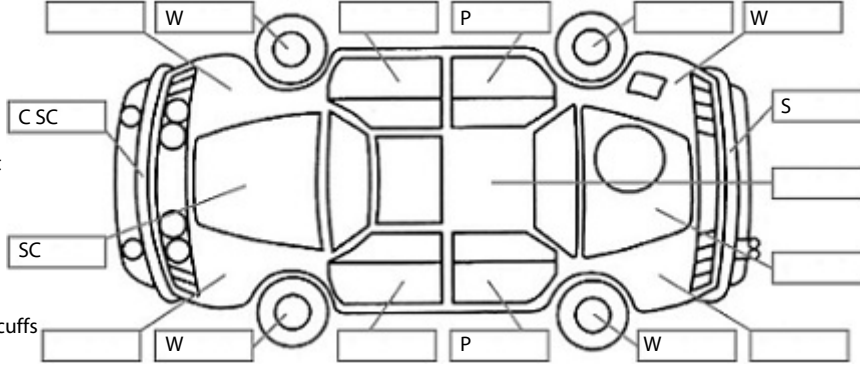

Key:

- S = scratch
- D = dent
- R = rust
- PT = paint defect
- C = crack
- P = pin dent
- * = decals
- SC = stone chips
- W = significant scuffs

Body Inspection Comments

Note: some defects & blemishes may not be displayed in the diagram

Engine Timing Mechanism: Timing Chain
Evidence of Cam Belt Replacement: Not Applicable Kms:

	Pass	Fail	N/A
Engine			
Oil level	✓		
Smoke & fumes	✓		
Performance	✓		
Noise	✓		
Cooling System			
Coolant condition	✓		
Performance	✓		
Radiator / Hoses (visual)	✓		
Transmission			
Operation	✓		
Noise	✓		
Clutch			✓
CV joints	✓		
Wheel bearings	✓		
Brakes			
Performance	✓		
Hand Brake	✓		
Tyres (lowest observed tread depth of tyres)			
Left front	5	mm	
Right front	6	mm	
Left rear	8	mm	
Right rear	7	mm	
Spare	Yes		
Suspension			
Suspension performance	✓		
Steering performance	✓		
Shock absorbers	✓		
Air Conditioning / Heater			
Operation	✓		
Electrical / Accessories			
Head lights	✓		
Tail lights	✓		
Indicators	✓		
Dashboard warning lights	✓		
Wipers (front & rear)	✓		
Window winder FL	✓		
Window winder FR	✓		
Window winder RL	✓		
Window winder RR	✓		
Rear view mirrors	✓		
Radio (basic test only)	✓		
CD (basic test only)			✓
Number of keys	2		
Central locking	✓		
Remote locking	✓		
Sat. Nav. (basic test only)	✓		
Reversing camera	✓		