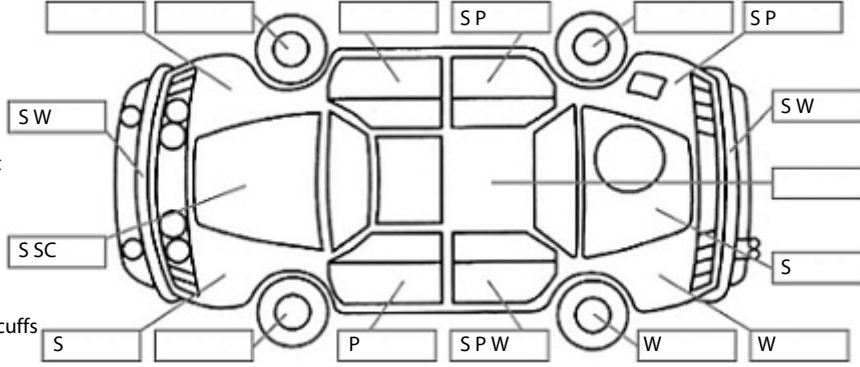

Key:

- S = scratch
- D = dent
- R = rust
- PT = paint defect
- C = crack
- P = pin dent
- * = decals
- SC = stone chips
- W = significant scuffs

Body Inspection Comments

Note: some defects & blemishes may not be displayed in the diagram

Engine Timing Mechanism: Timing Chain
Evidence of Cam Belt Replacement: Not Applicable Kms:

	Pass	Fail	N/A
Engine			
Oil level	✓		
Smoke & fumes	✓		
Performance	✓		
Noise	✓		
Cooling System			
Coolant condition	✓		
Performance	✓		
Radiator / Hoses (visual)	✓		
Transmission			
Operation	✓		
Noise	✓		
Clutch			✓
CV joints	✓		
Wheel bearings	✓		
Brakes			
Performance	✓		
Hand Brake	✓		
Tyres (lowest observed tread depth of tyres)			
Left front	6	mm	
Right front	6	mm	
Left rear	7	mm	
Right rear	7	mm	
Spare	Yes		
Suspension			
Suspension performance	✓		
Steering performance	✓		
Shock absorbers	✓		
Air Conditioning / Heater			
Operation	✓		
Electrical / Accessories			
Head lights	✓		
Tail lights	✓		
Indicators	✓		
Dashboard warning lights	✓		
Wipers (front & rear)	✓		
Window winder FL	✓		
Window winder FR	✓		
Window winder RL	✓		
Window winder RR	✓		
Rear view mirrors	✓		
Radio (basic test only)	✓		
CD (basic test only)	✓		
Number of keys	2		
Central locking	✓		
Remote locking	✓		
Sat. Nav. (basic test only)			✓
Reversing camera			✓