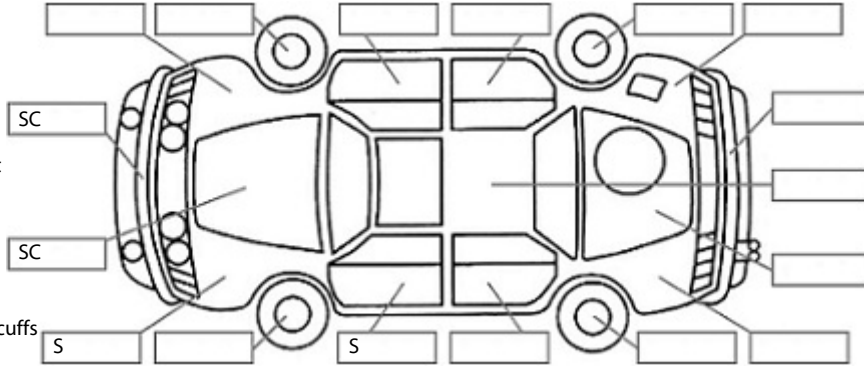

Make: Nissan	Model: Navara	Body Style: Utility
Year: 2016	Registration: JSD927	Reg Expiry: 03 Jan 2025
WoF Expiry: 05 Jun 2025	Odometer: 182,561 Kms	Good No: 26263901
VIN: MNTDB2D23A000004	Next Service: 192,000	Service History: Yes

Key:

- S = scratch
- D = dent
- R = rust
- PT = paint defect
- C = crack
- P = pin dent
- * = decals
- SC = stone chips
- W = significant scuffs

Body Inspection Comments

Note: some defects & blemishes may not be displayed in the diagram