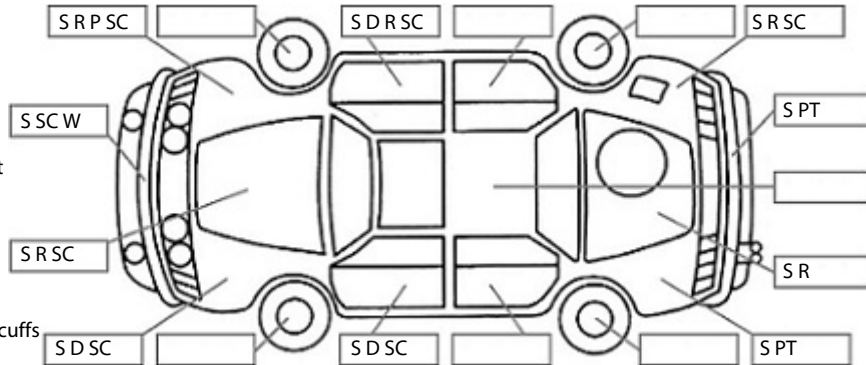

Key:

- S = scratch
- D = dent
- R = rust
- PT = paint defect
- C = crack
- P = pin dent
- * = decals
- SC = stone chips
- W = significant scuffs

Body Inspection Comments

Minor Stone Chips Windscreen
 Bonnet Badge in Glovebox
 Left Mirror Indicator Cracked
 Right Mirror Delaminating, Headlight Fade - Expected for Age & Mileage

Note: some defects & blemishes may not be displayed in the diagram

Conditions During Body Inspection: Dry

Under Carriage & Under Bonnet Inspection Comments

Oil, Coolant & Diff Leak
 Front Tyres Worn

Interior Comments