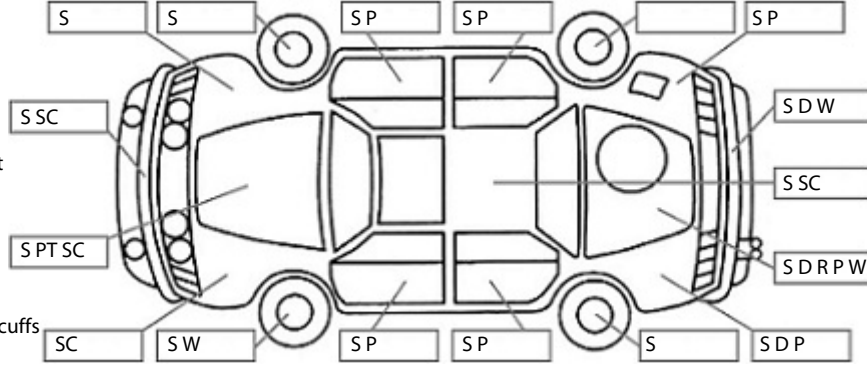

**Key:**

- S = scratch
- D = dent
- R = rust
- PT = paint defect
- C = crack
- P = pin dent
- \* = decals
- SC = stone chips
- W = significant scuffs

**Body Inspection Comments**

Note: some defects & blemishes may not be displayed in the diagram

Oil weeping from right side output shaft seal on gearbox.

**Interior Comments**

Seats	Average
Carpets	Average
Panels	Average
Dashboard	Good

**General Comments**

Engine check light is on. Slight misfire on cold start up. Correct km's are 124,561kms. Interior roof lining is sagging. Catches broken on storage pocket on interior panel on tailgate, will not stay closed. A/C is not getting cold, needs attention. Button broken off panel on front of radio.