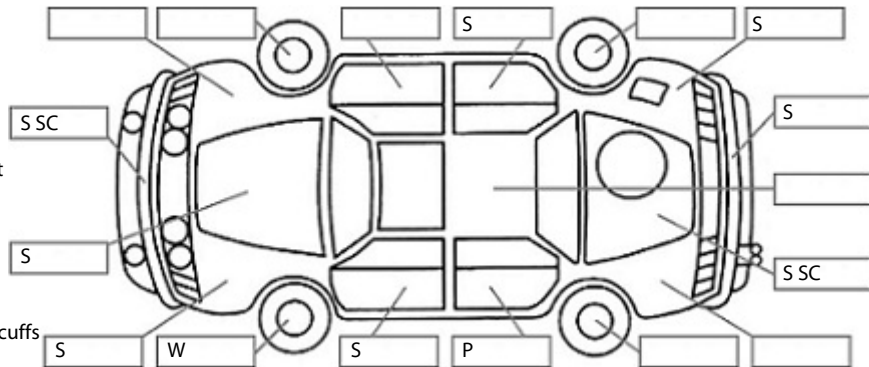

Make: Hyundai	Model: Kona	Body Style: SUV
Year: 2021	Registration: NKZ493	Reg Expiry: 20 Apr 2025
WoF Expiry: 21 Apr 2025	Odometer: 53,394 Kms	Good No: 26262966
VIN: KMHK281GUMU13620	Next Service: 60,000 km	Service History: Yes

Key:

- S = scratch
- D = dent
- R = rust
- PT = paint defect
- C = crack
- P = pin dent
- * = decals
- SC = stone chips
- W = significant scuffs

Body Inspection Comments

L/R bumper lens scratched.

Note: some defects & blemishes may not be displayed in the diagram

Engine Timing Mechanism: Unknown
 Evidence of Cam Belt Replacement: Not Applicable Kms:

	Pass	Fail	N/A
Engine			
Oil level			✓
Smoke & fumes	✓		
Performance	✓		
Noise	✓		
Cooling System			
Coolant condition	✓		
Performance	✓		
Radiator / Hoses (visual)	✓		
Transmission			
Operation	✓		
Noise	✓		
Clutch			✓
CV joints	✓		
Wheel bearings	✓		
Brakes			
Performance	✓		
Hand Brake	✓		
Tyres (lowest observed tread depth of tyres)			
Left front	5.0	mm	
Right front	5.0	mm	
Left rear	7.0	mm	
Right rear	7.0	mm	
Spare	N/A		
Suspension			
Suspension performance	✓		
Steering performance	✓		
Shock absorbers	✓		
Air Conditioning / Heater			
Operation	✓		
Electrical / Accessories			
Head lights	✓		
Tail lights	✓		
Indicators	✓		
Dashboard warning lights	✓		
Wipers (front & rear)	✓		
Window winder FL	✓		
Window winder FR	✓		
Window winder RL	✓		
Window winder RR	✓		
Rear view mirrors	✓		
Radio (basic test only)	✓		
CD (basic test only)			✓
Number of keys	2		
Central locking	✓		
Remote locking	✓		
Sat. Nav. (basic test only)			✓
Reversing camera	✓		