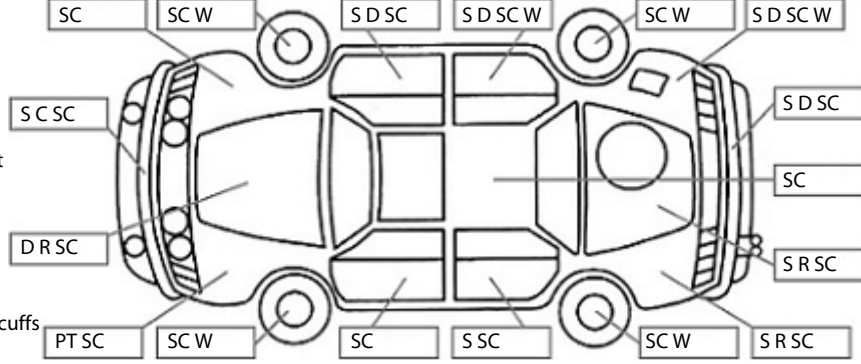

**Key:**

- S = scratch
- D = dent
- R = rust
- PT = paint defect
- C = crack
- P = pin dent
- \* = decals
- SC = stone chips
- W = significant scuffs

**Body Inspection Comments**

Note: some defects & blemishes may not be displayed in the diagram

**Interior Comments**

Seats	marks
Carpets	marks
Panels	scratches, wear
Dashboard	Good

**General Comments**

1 key is broken off the fob taped up.

Road Conditions During Test Drive: Dry

Engine Timing Mechanism: Cambelt  
Evidence of Cam Belt Replacement: No Kms: