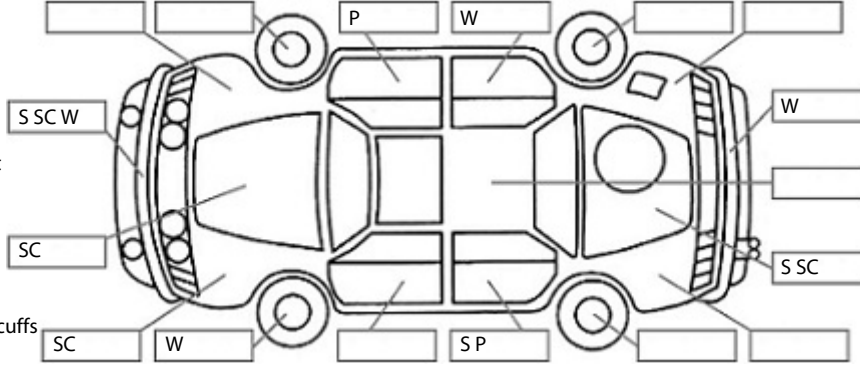

Key:

- S = scratch
- D = dent
- R = rust
- PT = paint defect
- C = crack
- P = pin dent
- * = decals
- SC = stone chips
- W = significant scuffs

Body Inspection Comments

Note: some defects & blemishes may not be displayed in the diagram