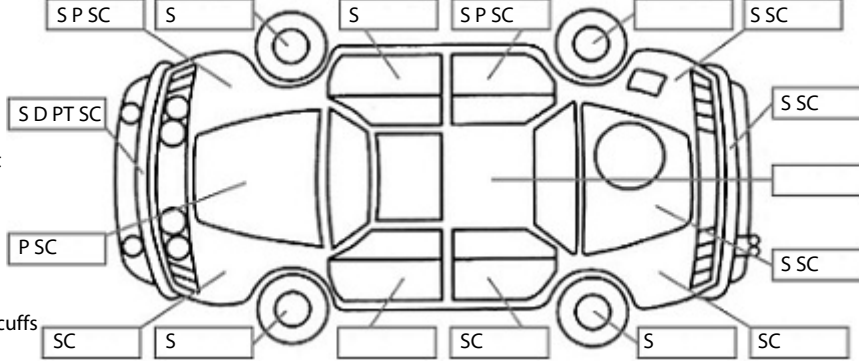

<b>Make:</b> Nissan	<b>Model:</b> Serena	<b>Body Style:</b> Wagon
<b>Year:</b> 2004	<b>Registration:</b> JRL278	<b>Reg Expiry:</b> 20 May 2025
<b>WoF Expiry:</b> 04 Sep 2025	<b>Odometer:</b> 196,698 Kms	<b>Good No:</b> 26260650
<b>VIN:</b> 7AT0DH3FX15313639	<b>Next Service:</b> 206.700km	<b>Service History:</b> No

**Key:**

- S = scratch
- D = dent
- R = rust
- PT = paint defect
- C = crack
- P = pin dent
- \* = decals
- SC = stone chips
- W = significant scuffs

Note: some defects & blemishes may not be displayed in the diagram