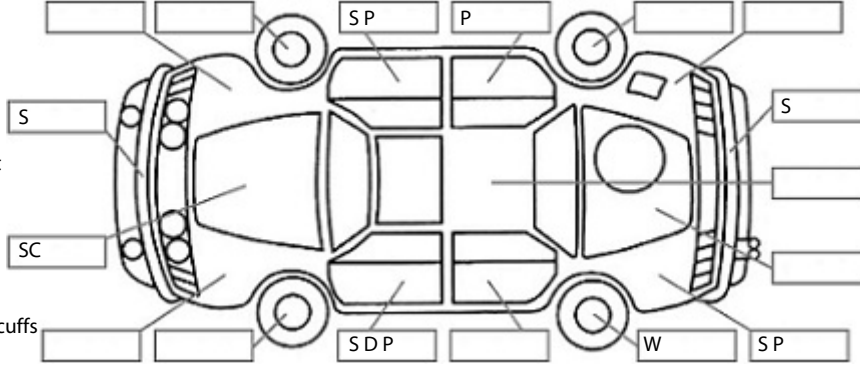

Key:

- S = scratch
- D = dent
- R = rust
- PT = paint defect
- C = crack
- P = pin dent
- * = decals
- SC = stone chips
- W = significant scuffs

Body Inspection Comments

Front bumper alignment

Note: some defects & blemishes may not be displayed in the diagram

Conditions During Body Inspection:

Under Carriage & Under Bonnet Inspection Comments

Interior Comments

Seats	Poor
Carpets	Poor
Panels	Poor
Dashboard	Poor

General Comments

Centre trim loose

Road Conditions During Test Drive: Dry