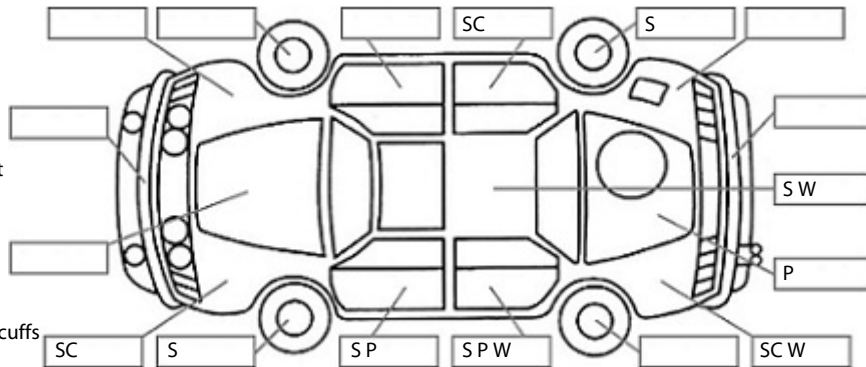

**Key:**

- S = scratch
- D = dent
- R = rust
- PT = paint defect
- C = crack
- P = pin dent
- \* = decals
- SC = stone chips
- W = significant scuffs

**Body Inspection Comments**

Hatch door seal damaged.

Note: some defects & blemishes may not be displayed in the diagram

Conditions During Body Inspection: Dry

**Under Carriage & Under Bonnet Inspection Comments**

**Interior Comments**

Seats	Average
Carpets	Average
Panels	Scratches, dents & panel damage in cargo area.
Dashboard	Average