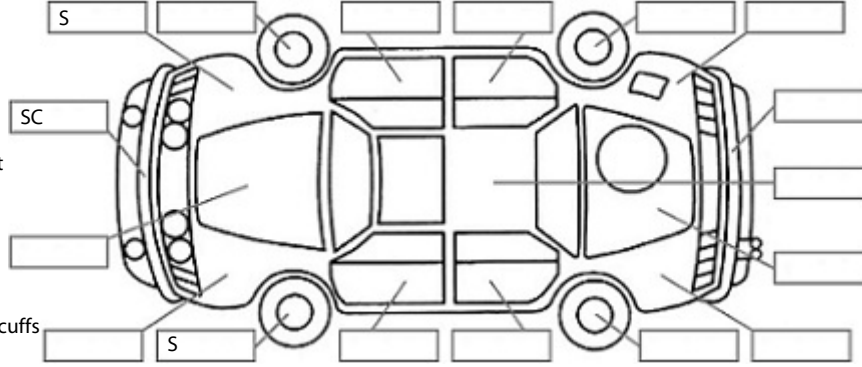

Make: Suzuki	Model: Vitara	Body Style: SUV
Year: 2021	Registration: NPH138	Reg Expiry: 28 Dec 2024
WoF Expiry: 19 Jun 2025	Odometer: 43,835 Kms	Good No: 26255826
VIN: TSMLYDA1S00960473	Next Service:	Service History:

Key:

- S = scratch
- D = dent
- R = rust
- PT = paint defect
- C = crack
- P = pin dent
- * = decals
- SC = stone chips
- W = significant scuffs

Body Inspection Comments

Note: some defects & blemishes may not be displayed in the diagram