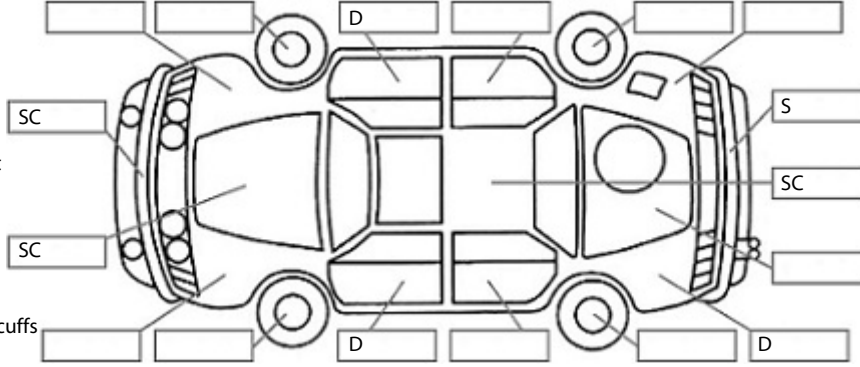

Key:

- S = scratch
- D = dent
- R = rust
- PT = paint defect
- C = crack
- P = pin dent
- * = decals
- SC = stone chips
- W = significant scuffs

Note: some defects & blemishes may not be displayed in the diagram