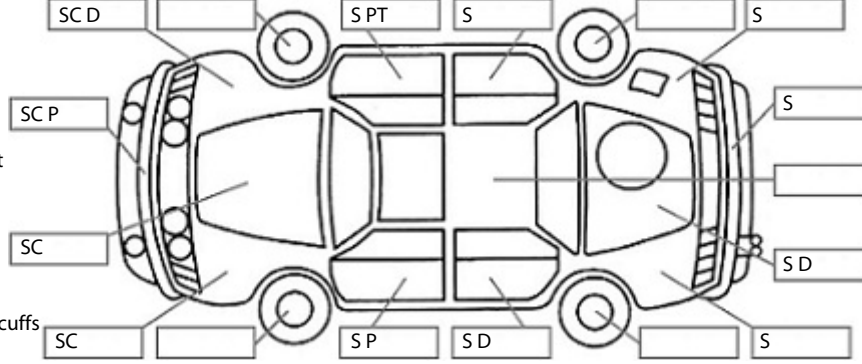

Key:

- S = scratch
- D = dent
- R = rust
- PT = paint defect
- C = crack
- P = pin dent
- * = decals
- SC = stone chips
- W = significant scuffs

Body Inspection Comments

Note: some defects & blemishes may not be displayed in the diagram