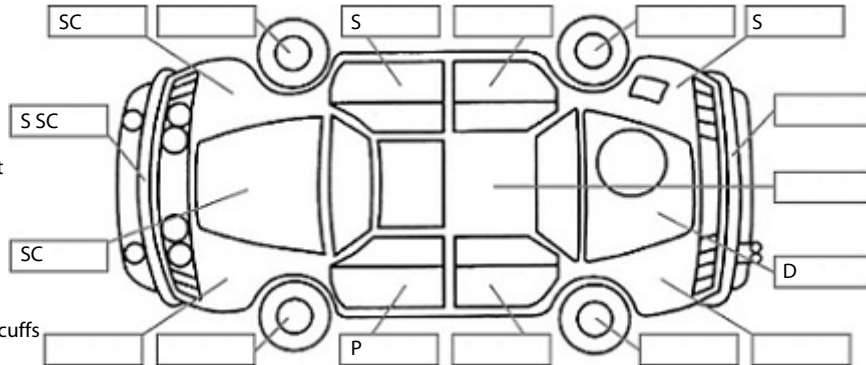

Key:

- S = scratch
- D = dent
- R = rust
- PT = paint defect
- C = crack
- P = pin dent
- * = decals
- SC = stone chips
- W = significant scuffs

Body Inspection Comments

Crack in right rear tail light

Note: some defects & blemishes may not be displayed in the diagram

Engine Timing Mechanism: Timing Chain
 Evidence of Cam Belt Replacement: Not Applicable Kms:

	Pass	Fail	N/A
Engine			
Oil level	✓		
Smoke & fumes	✓		
Performance	✓		
Noise	✓		
Cooling System			
Coolant condition	✓		
Performance	✓		
Radiator / Hoses (visual)	✓		
Transmission			
Operation	✓		
Noise	✓		
Clutch			✓
CV joints			✓
Wheel bearings	✓		
Brakes			
Performance	✓		
Hand Brake	✓		
Tyres (lowest observed tread depth of tyres)			
Left front	8.0	mm	
Right front	8.0	mm	
Left rear	7.0	mm	
Right rear	7.0	mm	
Spare	Yes		
Suspension			
Suspension performance	✓		
Steering performance	✓		
Shock absorbers	✓		
Air Conditioning / Heater			
Operation	✓		
Electrical / Accessories			
Head lights	✓		
Tail lights	✓		
Indicators	✓		
Dashboard warning lights	✓		
Wipers (front & rear)	✓		
Window winder FL	✓		
Window winder FR	✓		
Window winder RL	✓		
Window winder RR	✓		
Rear view mirrors	✓		
Radio (basic test only)	✓		
CD (basic test only)	✓		
Number of keys	3		
Central locking	✓		
Remote locking	✓		
Sat. Nav. (basic test only)			✓
Reversing camera	✓		