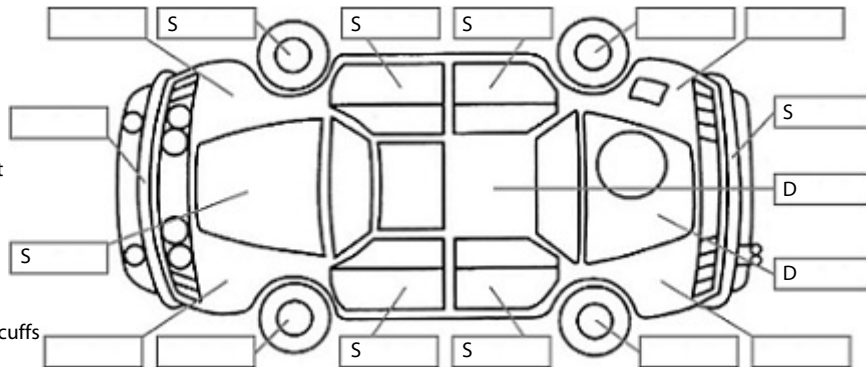

**Key:**

- S = scratch
- D = dent
- R = rust
- PT = paint defect
- C = crack
- P = pin dent
- \* = decals
- SC = stone chips
- W = significant scuffs

Body Inspection Comments

Note: some defects & blemishes may not be displayed in the diagram

Conditions During Body Inspection:

Under Carriage & Under Bonnet Inspection Comments

Left front lower ball joint has play  
Coolant low

Interior Comments

Seats	Average
Carpets	Average
Panels	Average
Dashboard	Average