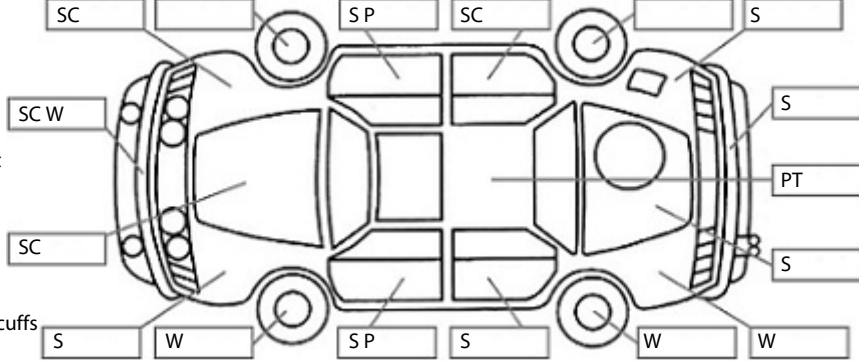

Key:

- S = scratch
- D = dent
- R = rust
- PT = paint defect
- C = crack
- P = pin dent
- * = decals
- SC = stone chips
- W = significant scuffs

Body Inspection Comments

Note: some defects & blemishes may not be displayed in the diagram

- Paint bubbling front right corner of roof
- Front left bumper indicator cracked(plastic welded)

Conditions During Body Inspection: Dry

Under Carriage & Under Bonnet Inspection Comments

Play in front sway bar