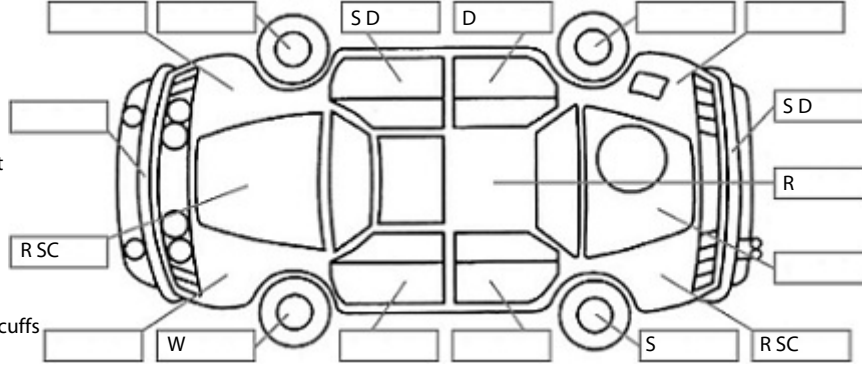

Make: Nissan	Model: X-Trail	Body Style: Wagon
Year: 2006	Registration: JCW87	Reg Expiry: 10 Nov 2024
WoF Expiry: 15 May 2025	Odometer: 208,191 Kms	Good No: 26252599
VIN: 7AT0DH6LX15207006	Next Service: 216,900 kms	Service History: No

Key:

- S = scratch
- D = dent
- R = rust
- PT = paint defect
- C = crack
- P = pin dent
- * = decals
- SC = stone chips
- W = significant scuffs

Body Inspection Comments

Headlights faded
Wind screen stone chips in CVA.

Note: some defects & blemishes may not be displayed in the diagram

Conditions During Body Inspection: Dry

Under Carriage & Under Bonnet Inspection Comments

4wd
Engine oil leak

Interior Comments

Seats	Good
Carpets	Good
Panels	RR and RL door trims scratches
Dashboard	Good