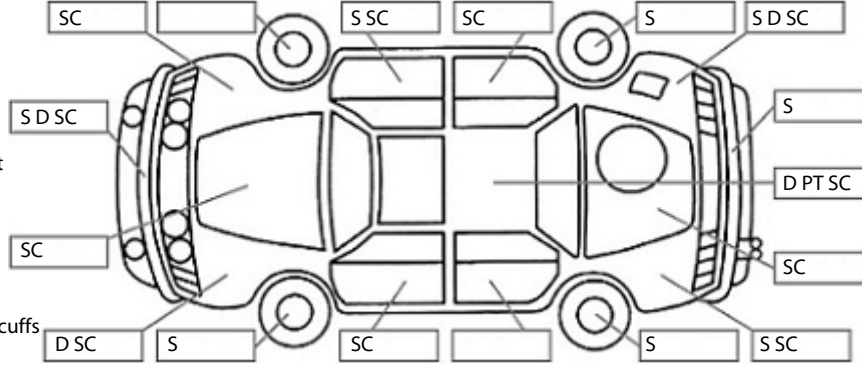

Key:

- S = scratch
- D = dent
- R = rust
- PT = paint defect
- C = crack
- P = pin dent
- * = decals
- SC = stone chips
- W = significant scuffs

Body Inspection Comments

Note: some defects & blemishes may not be displayed in the diagram

Interior Comments

Seats	Good
Carpets	Average, Driver's side worn
Panels	Average, Sunglasses holder missing
Dashboard	Good

General Comments

Road Conditions During Test Drive: Dry

Engine Timing Mechanism: Timing Chain
Evidence of Cam Belt Replacement: Not Applicable Kms: