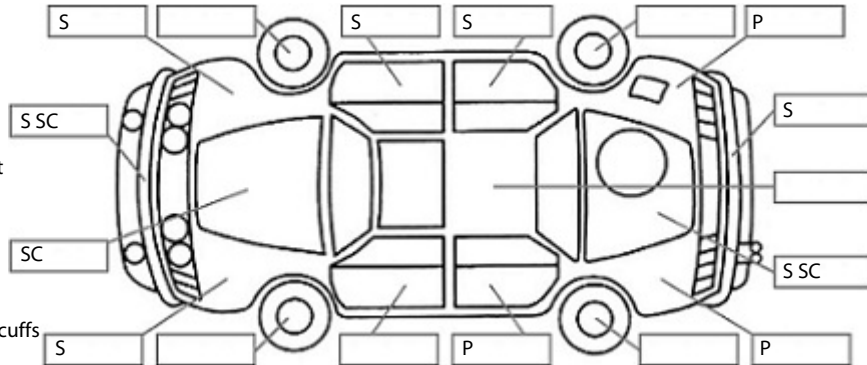

Key:

- S = scratch
- D = dent
- R = rust
- PT = paint defect
- C = crack
- P = pin dent
- * = decals
- SC = stone chips
- W = significant scuffs

Body Inspection Comments

Minor stonechips in windscreen

Note: some defects & blemishes may not be displayed in the diagram

Fog lights n/w.

Road Conditions During Test Drive: Dry

Engine Timing Mechanism: Timing Chain
 Evidence of Cam Belt Replacement: Not Applicable Kms:

	Pass	Fail	N/A
Engine			
Oil level	✓		
Smoke & fumes	✓		
Performance	✓		
Noise	✓		
Cooling System			
Coolant condition	✓		
Performance	✓		
Radiator / Hoses (visual)	✓		
Transmission			
Operation	✓		
Noise	✓		
Clutch			✓
CV joints	✓		
Wheel bearings	✓		
Brakes			
Performance	✓		
Hand Brake	✓		
Tyres (lowest observed tread depth of tyres)			
Left front	3	mm	
Right front	5	mm	
Left rear	8	mm	
Right rear	8	mm	
Spare	N/A		
Suspension			
Suspension performance	✓		
Steering performance	✓		
Shock absorbers	✓		
Air Conditioning / Heater			
Operation	✓		
Electrical / Accessories			
Head lights	✓		
Tail lights	✓		
Indicators	✓		
Dashboard warning lights	✓		
Wipers (front & rear)	✓		
Window winder FL	✓		
Window winder FR	✓		
Window winder RL	✓		
Window winder RR	✓		
Rear view mirrors	✓		
Radio (basic test only)	✓		
CD (basic test only)	✓		
Number of keys	1		
Central locking	✓		
Remote locking	✓		
Sat. Nav. (basic test only)	✓		
Reversing camera	✓		