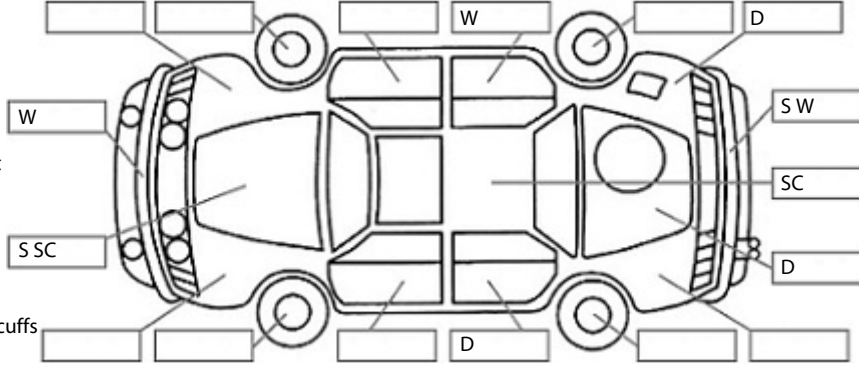

Key:

- S = scratch
- D = dent
- R = rust
- PT = paint defect
- C = crack
- P = pin dent
- * = decals
- SC = stone chips
- W = significant scuffs

Body Inspection Comments

Windscreen stone chips

Note: some defects & blemishes may not be displayed in the diagram