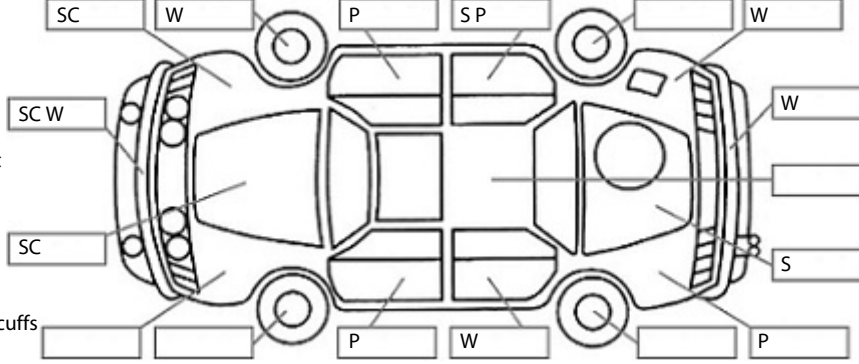

**Key:**

- S = scratch
- D = dent
- R = rust
- PT = paint defect
- C = crack
- P = pin dent
- \* = decals
- SC = stone chips
- W = significant scuffs

**Body Inspection Comments**

Note: some defects & blemishes may not be displayed in the diagram

Passengers sides windscreen rubber coming out

Conditions During Body Inspection: Dry

**Under Carriage & Under Bonnet Inspection Comments**

**Interior Comments**

Seats	Good
Carpets	Average
Panels	Good
Dashboard	Good

**General Comments**

Vehicle drove ok

Road Conditions During Test Drive: Dry

Engine Timing Mechanism: Timing Chain  
Evidence of Cam Belt Replacement: Not Applicable Kms:

	Pass	Fail	N/A
<b>Engine</b>			
Oil level	✓		
Smoke & fumes	✓		
Performance	✓		
Noise	✓		
<b>Cooling System</b>			
Coolant condition	✓		
Performance	✓		
Radiator / Hoses (visual)	✓		
<b>Transmission</b>			
Operation	✓		
Noise	✓		
Clutch			✓
CV joints	✓		
Wheel bearings	✓		
<b>Brakes</b>			
Performance	✓		
Hand Brake	✓		
<b>Tyres</b> (lowest observed tread depth of tyres)			
Left front	4	mm	
Right front	5	mm	
Left rear	3	mm	
Right rear	3	mm	
Spare	Yes		
<b>Suspension</b>			
Suspension performance	✓		
Steering performance	✓		
Shock absorbers		✓	
<b>Air Conditioning / Heater</b>			
Operation	✓		
<b>Electrical / Accessories</b>			
Head lights	✓		
Tail lights	✓		
Indicators	✓		
Dashboard warning lights	✓		
Wipers (front & rear)	✓		
Window winder FL	✓		
Window winder FR	✓		
Window winder RL	✓		
Window winder RR	✓		
Rear view mirrors	✓		
Radio (basic test only)	✓		
CD (basic test only)	✓		
Number of keys	1		
Central locking	✓		
Remote locking	✓		
Sat. Nav. (basic test only)			✓
Reversing camera	✓		