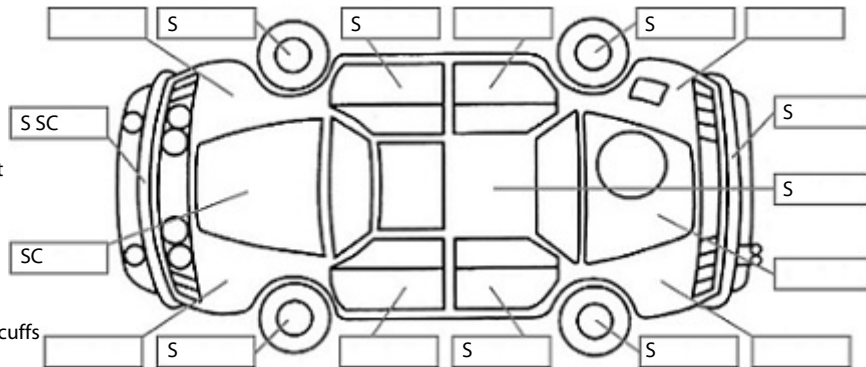

Key:

- S = scratch
- D = dent
- R = rust
- PT = paint defect
- C = crack
- P = pin dent
- * = decals
- SC = stone chips
- W = significant scuffs

Body Inspection Comments

Note: some defects & blemishes may not be displayed in the diagram

 Engine Timing Mechanism: Timing Chain
 Evidence of Cam Belt Replacement: Not Applicable Kms:

	Pass	Fail	N/A
Engine			
Oil level	✓		
Smoke & fumes	✓		
Performance	✓		
Noise	✓		
Cooling System			
Coolant condition	✓		
Performance	✓		
Radiator / Hoses (visual)	✓		
Transmission			
Operation	✓		
Noise	✓		
Clutch			✓
CV joints	✓		
Wheel bearings	✓		
Brakes			
Performance	✓		
Hand Brake	✓		
Tyres (lowest observed tread depth of tyres)			
Left front	7	mm	
Right front	7	mm	
Left rear	7	mm	
Right rear	7	mm	
Spare		N/A	
Suspension			
Suspension performance	✓		
Steering performance	✓		
Shock absorbers	✓		
Air Conditioning / Heater			
Operation	✓		
Electrical / Accessories			
Head lights	✓		
Tail lights	✓		
Indicators	✓		
Dashboard warning lights	✓		
Wipers (front & rear)	✓		
Window winder FL	✓		
Window winder FR	✓		
Window winder RL	✓		
Window winder RR	✓		
Rear view mirrors	✓		
Radio (basic test only)	✓		
CD (basic test only)	✓		
Number of keys	2		
Central locking	✓		
Remote locking	✓		
Sat. Nav. (basic test only)			✓
Reversing camera			✓