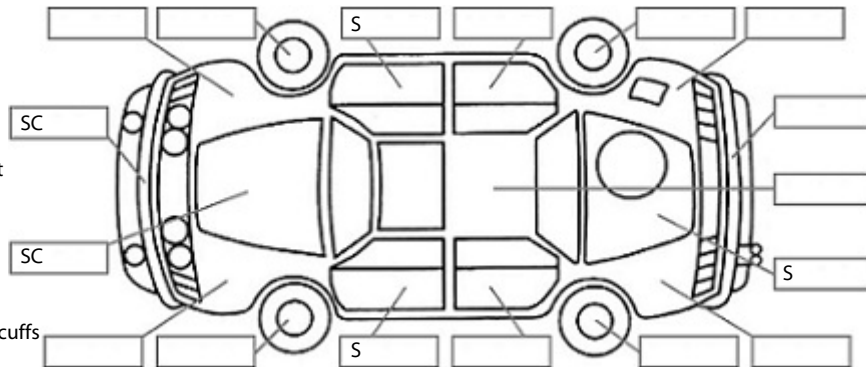

**Key:**

- S = scratch
- D = dent
- R = rust
- PT = paint defect
- C = crack
- P = pin dent
- \* = decals
- SC = stone chips
- W = significant scuffs

Body Inspection Comments

Note: some defects & blemishes may not be displayed in the diagram

Engine Timing Mechanism: Timing Chain  
 Evidence of Cam Belt Replacement: Not Applicable Kms:

	Pass	Fail	N/A
<b>Engine</b>			
Oil level	✓		
Smoke & fumes	✓		
Performance	✓		
Noise	✓		
<b>Cooling System</b>			
Coolant condition	✓		
Performance	✓		
Radiator / Hoses (visual)	✓		
<b>Transmission</b>			
Operation	✓		
Noise	✓		
Clutch			✓
CV joints	✓		
Wheel bearings	✓		
<b>Brakes</b>			
Performance	✓		
Hand Brake	✓		
<b>Tyres</b> (lowest observed tread depth of tyres)			
Left front	4.0	mm	
Right front	4.0	mm	
Left rear	6.0	mm	
Right rear	6.0	mm	
Spare	N/A		
<b>Suspension</b>			
Suspension performance	✓		
Steering performance	✓		
Shock absorbers	✓		
<b>Air Conditioning / Heater</b>			
Operation	✓		
<b>Electrical / Accessories</b>			
Head lights	✓		
Tail lights	✓		
Indicators	✓		
Dashboard warning lights	✓		
Wipers (front & rear)	✓		
Window winder FL	✓		
Window winder FR	✓		
Window winder RL	✓		
Window winder RR	✓		
Rear view mirrors	✓		
Radio (basic test only)	✓		
CD (basic test only)	✓		
Number of keys	1		
Central locking	✓		
Remote locking	✓		
Sat. Nav. (basic test only)			✓
Reversing camera	✓		