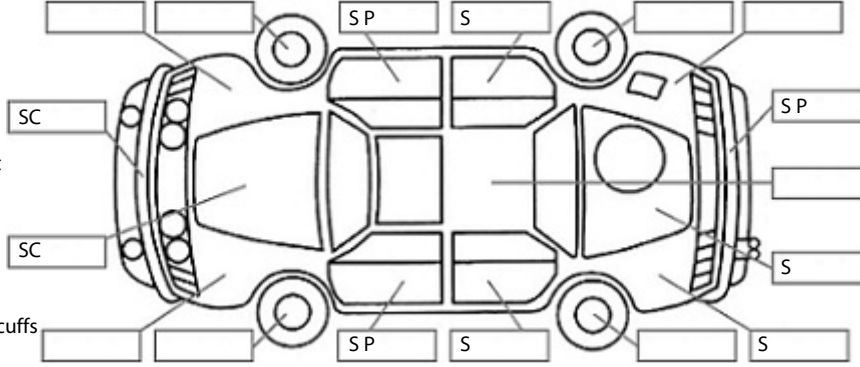

**Key:**

- S = scratch
- D = dent
- R = rust
- PT = paint defect
- C = crack
- P = pin dent
- \* = decals
- SC = stone chips
- W = significant scuffs

Body Inspection Comments

Dent on left A pillar

Note: some defects & blemishes may not be displayed in the diagram

Engine Timing Mechanism: Timing Chain  
Evidence of Cam Belt Replacement: Not Applicable Kms:

	Pass	Fail	N/A
<b>Engine</b>			
Oil level	✓		
Smoke & fumes	✓		
Performance	✓		
Noise	✓		
<b>Cooling System</b>			
Coolant condition	✓		
Performance	✓		
Radiator / Hoses (visual)	✓		
<b>Transmission</b>			
Operation	✓		
Noise	✓		
Clutch			✓
CV joints	✓		
Wheel bearings	✓		
<b>Brakes</b>			
Performance	✓		
Hand Brake	✓		
<b>Tyres</b> (lowest observed tread depth of tyres)			
Left front	4.0	mm	
Right front	2.0	mm	
Left rear	6.0	mm	
Right rear	6.0	mm	
Spare	Yes		
<b>Suspension</b>			
Suspension performance	✓		
Steering performance	✓		
Shock absorbers	✓		
<b>Air Conditioning / Heater</b>			
Operation	✓		
<b>Electrical / Accessories</b>			
Head lights	✓		
Tail lights	✓		
Indicators	✓		
Dashboard warning lights	✓		
Wipers (front & rear)	✓		
Window winder FL	✓		
Window winder FR	✓		
Window winder RL	✓		
Window winder RR	✓		
Rear view mirrors	✓		
Radio (basic test only)	✓		
CD (basic test only)	✓		
Number of keys	1		
Central locking	✓		
Remote locking	✓		
Sat. Nav. (basic test only)	✓		
Reversing camera	✓		