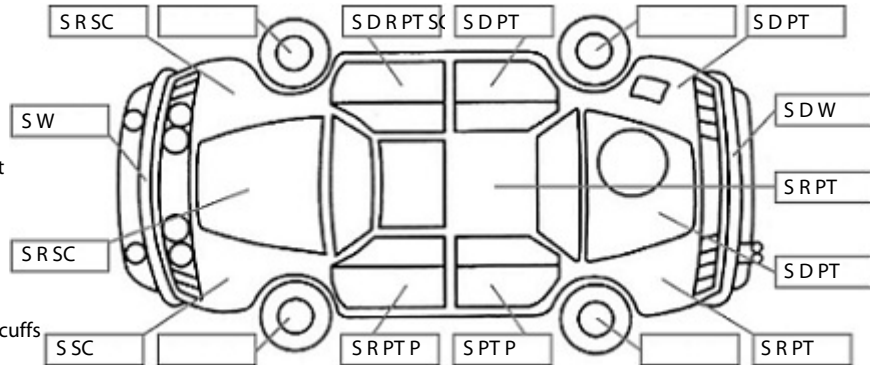

Key:

- S = scratch
- D = dent
- R = rust
- PT = paint defect
- C = crack
- P = pin dent
- * = decals
- SC = stone chips
- W = significant scuffs

Body Inspection Comments

Note: some defects & blemishes may not be displayed in the diagram