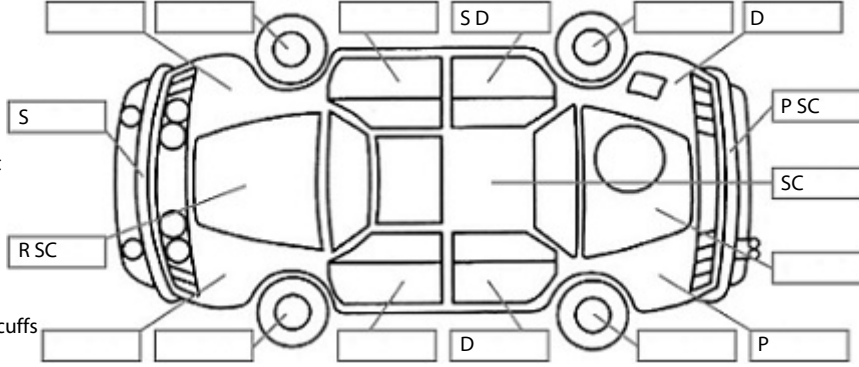

**Key:**

- S = scratch
- D = dent
- R = rust
- PT = paint defect
- C = crack
- P = pin dent
- \* = decals
- SC = stone chips
- W = significant scuffs

Body Inspection Comments

Note: some defects & blemishes may not be displayed in the diagram

Conditions During Body Inspection: Dry

Under Carriage & Under Bonnet Inspection Comments

FWD  
Oil stains on left rear shock .

Interior Comments

Seats	drivers seat padding worn
Carpets	Average
Panels	Good
Dashboard	Good

General Comments

Parcel tray strings broken,missing plastic clips for parcel tray strings to hold parcel tray . Service overdue

Road Conditions During Test Drive: Dry

Engine Timing Mechanism: Timing Chain  
Evidence of Cam Belt Replacement: Not Applicable Kms: