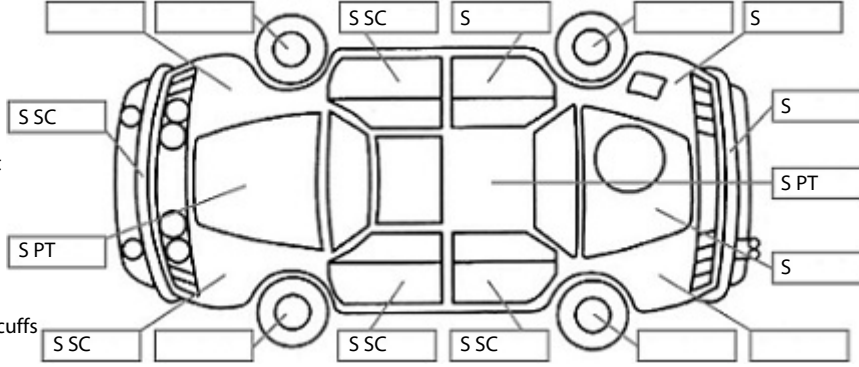

Make: Nissan	Model: Cube	Body Style: Wagon
Year: 2010	Registration: MSB665	Reg Expiry: 08 Feb 2025
WoF Expiry: 27 Feb 2025	Odometer: 120,210 Kms	Good No: 26243969
VIN: 7AT0DH63X19117825	Next Service: 0	Service History: No

Key:

- S = scratch
- D = dent
- R = rust
- PT = paint defect
- C = crack
- P = pin dent
- * = decals
- SC = stone chips
- W = significant scuffs

Body Inspection Comments

Aerial broken roof,

Note: some defects & blemishes may not be displayed in the diagram

Conditions During Body Inspection: Dry

Under Carriage & Under Bonnet Inspection Comments

Minor oil leak, lid missing from water bottle under bonnet,

Interior Comments

Seats	Good
Carpets	Good
Panels	Good
Dashboard	one of the key remotes flat battery ,