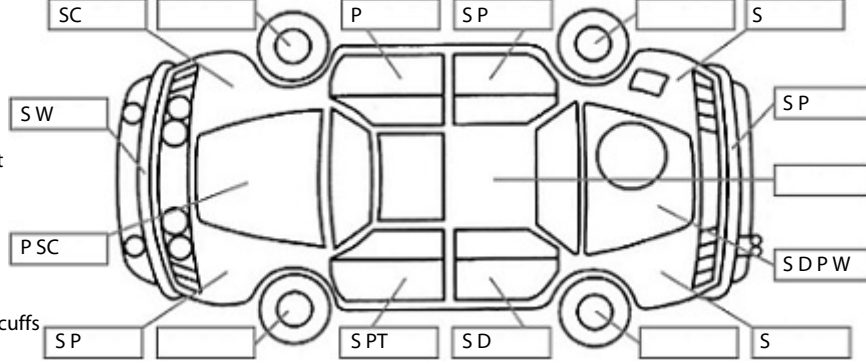

Make: Toyota	Model: Previa	Body Style: People Mover
Year: 2010	Registration: FQK603	Reg Expiry: 01 Jul 2025
WoF Expiry: 26 Jul 2025	Odometer: 335,546 Kms	Good No: 26242229
VIN: JTEGD52M00A024191	Next Service: 345000km	Service History: Yes

Key:

- S = scratch
- D = dent
- R = rust
- PT = paint defect
- C = crack
- P = pin dent
- * = decals
- SC = stone chips
- W = significant scuffs

Body Inspection Comments

Moisture in front left headlight
Front right bumper popped out