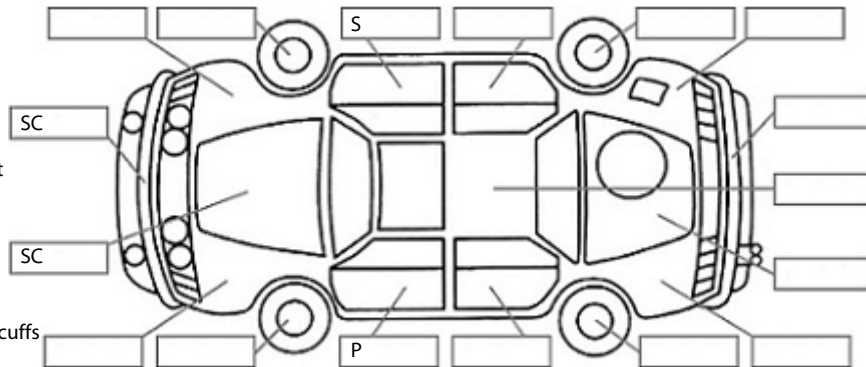

Key:

- S = scratch
- D = dent
- R = rust
- PT = paint defect
- C = crack
- P = pin dent
- * = decals
- SC = stone chips
- W = significant scuffs

Body Inspection Comments

Note: some defects & blemishes may not be displayed in the diagram

Engine Timing Mechanism: Timing Chain
 Evidence of Cam Belt Replacement: Not Applicable Kms:

	Pass	Fail	N/A
Engine			
Oil level	✓		
Smoke & fumes	✓		
Performance	✓		
Noise	✓		
Cooling System			
Coolant condition	✓		
Performance	✓		
Radiator / Hoses (visual)	✓		
Transmission			
Operation	✓		
Noise	✓		
Clutch			✓
CV joints	✓		
Wheel bearings	✓		
Brakes			
Performance	✓		
Hand Brake	✓		
Tyres (lowest observed tread depth of tyres)			
Left front	3.0	mm	
Right front	4.0	mm	
Left rear	5.0	mm	
Right rear	5.0	mm	
Spare	N/A		
Suspension			
Suspension performance	✓		
Steering performance	✓		
Shock absorbers	✓		
Air Conditioning / Heater			
Operation	✓		
Electrical / Accessories			
Head lights	✓		
Tail lights	✓		
Indicators	✓		
Dashboard warning lights	✓		
Wipers (front & rear)	✓		
Window winder FL	✓		
Window winder FR	✓		
Window winder RL	✓		
Window winder RR	✓		
Rear view mirrors	✓		
Radio (basic test only)	✓		
CD (basic test only)	✓		
Number of keys	2		
Central locking	✓		
Remote locking	✓		
Sat. Nav. (basic test only)			✓
Reversing camera	✓		