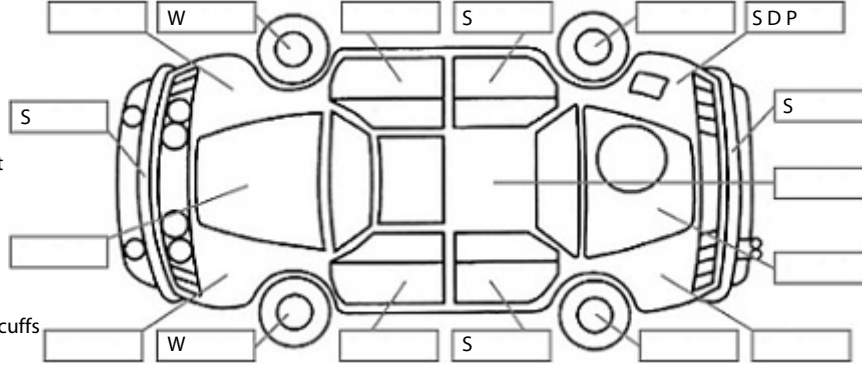

Key:

- S = scratch
- D = dent
- R = rust
- PT = paint defect
- C = crack
- P = pin dent
- * = decals
- SC = stone chips
- W = significant scuffs

Body Inspection Comments

Windscreen stone chip
Under trim on front bumper hanging down