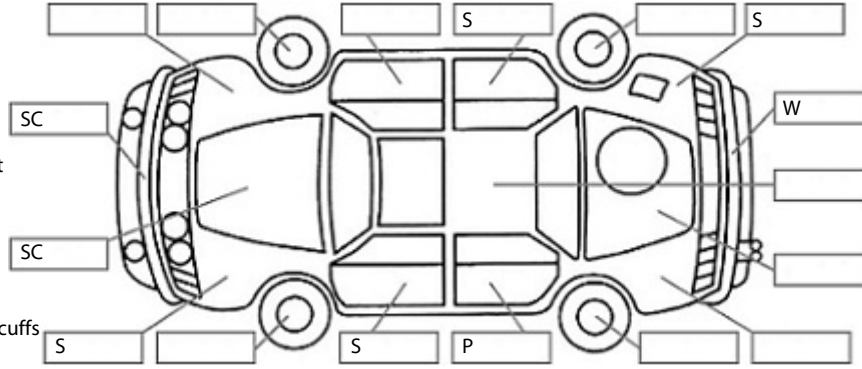

<b>Make:</b> Toyota	<b>Model:</b> Aqua	<b>Body Style:</b> Hatchback
<b>Year:</b> 2013	<b>Registration:</b> QCR462	<b>Reg Expiry:</b> 31 Jul 2024
<b>WoF Expiry:</b> 08 Jun 2025	<b>Odometer:</b> 139,179 Kms	<b>Good No:</b> 26240139
<b>VIN:</b> 7AT0H65YX23184663	<b>Next Service:</b> 139427km	<b>Service History:</b> Yes

**Key:**

- S = scratch
- D = dent
- R = rust
- PT = paint defect
- C = crack
- P = pin dent
- \* = decals
- SC = stone chips
- W = significant scuffs

**Body Inspection Comments**

Spare tyre and tools not secure in boot