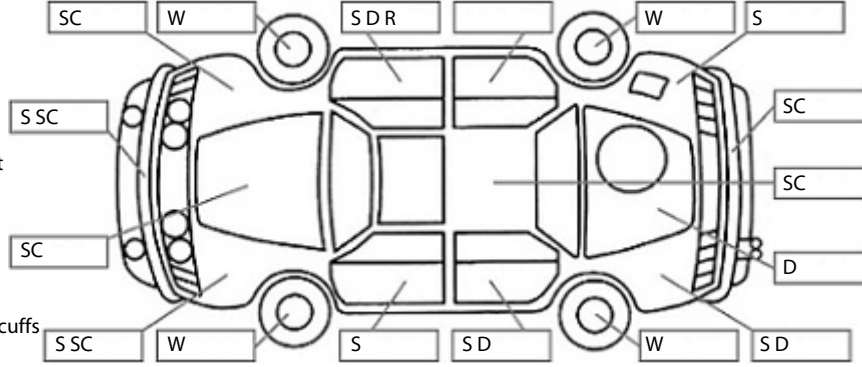

Key:

- S = scratch
- D = dent
- R = rust
- PT = paint defect
- C = crack
- P = pin dent
- * = decals
- SC = stone chips
- W = significant scuffs

Body Inspection Comments

Note: some defects & blemishes may not be displayed in the diagram

Seats	Stains, Good
Carpets	Good
Panels	Good
Dashboard	Good

General Comments

A/C turns on for a few seconds after turning the vehicle off.
Due for a service

Road Conditions During Test Drive: Dry

Engine Timing Mechanism: Timing Chain
Evidence of Cam Belt Replacement: Not Applicable Kms: