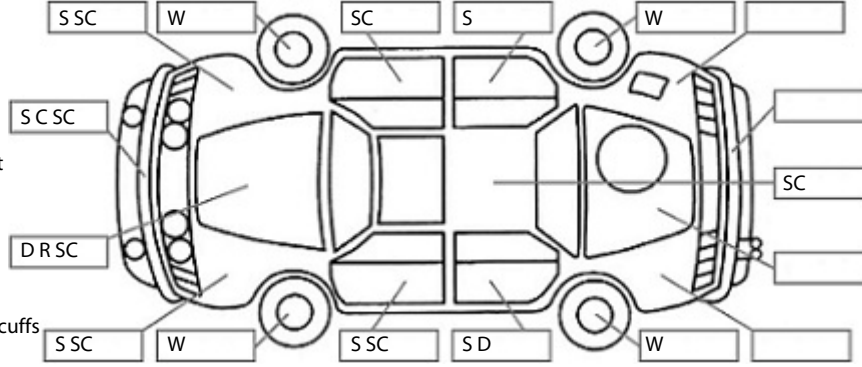

<b>Make:</b> Holden	<b>Model:</b> Colorado	<b>Body Style:</b> Utility
<b>Year:</b> 2013	<b>Registration:</b> GSK411	<b>Reg Expiry:</b> 17 Feb 2025
<b>WoF Expiry:</b> 25 Mar 2025	<b>Odometer:</b> 274,519 Kms	<b>Good No:</b> 26233998
<b>VIN:</b> MMU148MH0DH6619	<b>Next Service:</b> 284000	<b>Service History:</b> No

**Key:**

- S = scratch
- D = dent
- R = rust
- PT = paint defect
- C = crack
- P = pin dent
- \* = decals
- SC = stone chips
- W = significant scuffs

**Body Inspection Comments**

Front bumper damaged  
Holden badge missing  
Minor stone chip on the windscreen

Note: some defects & blemishes may not be displayed in the diagram

**Conditions During Body Inspection:**

**Under Carriage & Under Bonnet Inspection Comments**

Four wheel drive

**Interior Comments**

Seats	Drivers seat torn, Wear and tear.
Carpets	Good
Panels	Good
Dashboard	Good