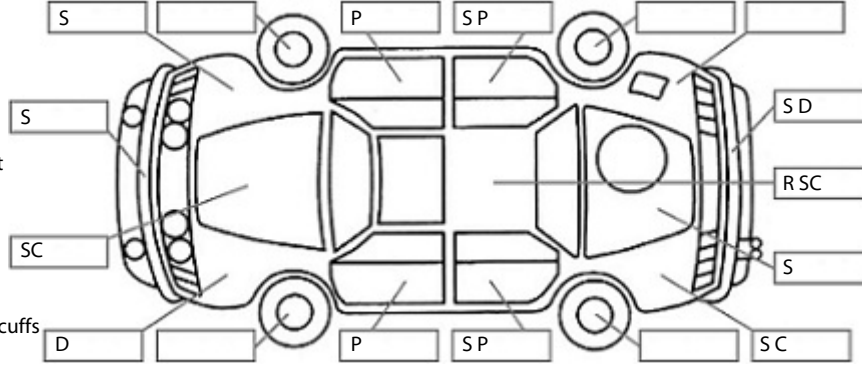

Key:

- S = scratch
- D = dent
- R = rust
- PT = paint defect
- C = crack
- P = pin dent
- * = decals
- SC = stone chips
- W = significant scuffs

Body Inspection Comments

Windscreen stone chips
Damage on left front guard
Damage on left rear panel

Note: some defects & blemishes may not be displayed in the diagram

Conditions During Body Inspection:

Under Carriage & Under Bonnet Inspection Comments

Oil leaks
Engine rattle on start up - requires further investigation