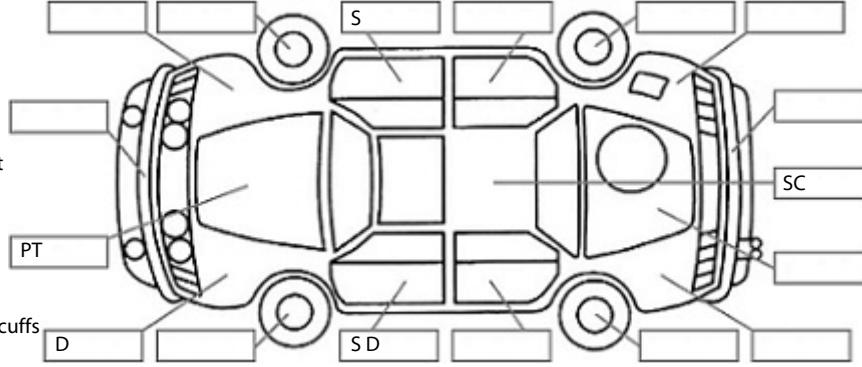

**Key:**

- S = scratch
- D = dent
- R = rust
- PT = paint defect
- C = crack
- P = pin dent
- \* = decals
- SC = stone chips
- W = significant scuffs

**Body Inspection Comments**

Note: some defects & blemishes may not be displayed in the diagram

Paint defect on bonnet is paint peeling high right side, drivers side wiper blade will fail a wof

Conditions During Body Inspection: Wet

**Under Carriage & Under Bonnet Inspection Comments**

Coolant level is low,