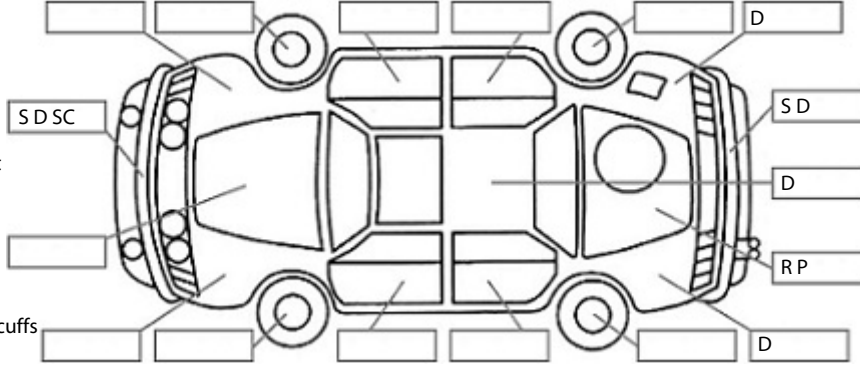

**Key:**

- S = scratch
- D = dent
- R = rust
- PT = paint defect
- C = crack
- P = pin dent
- \* = decals
- SC = stone chips
- W = significant scuffs

Body Inspection Comments

Note: some defects & blemishes may not be displayed in the diagram

R/R tail light cracked.  
Rear bumper pushed in.

Conditions During Body Inspection: Dry

Under Carriage & Under Bonnet Inspection Comments

RWD.

Interior Comments

Seats	Good
Carpets	Good
Panels	Good
Dashboard	Good