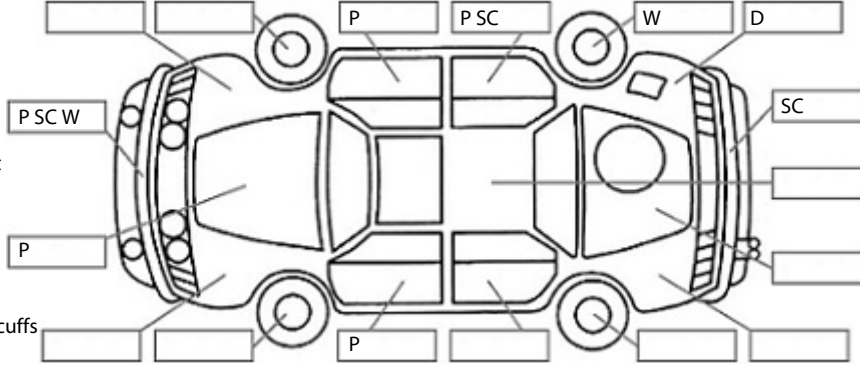

**Key:**

- S = scratch
- D = dent
- R = rust
- PT = paint defect
- C = crack
- P = pin dent
- \* = decals
- SC = stone chips
- W = significant scuffs

Body Inspection Comments

Front bumper grille alignment

Note: some defects & blemishes may not be displayed in the diagram

Conditions During Body Inspection: Dry

Under Carriage & Under Bonnet Inspection Comments

Interior Comments

Seats	Good
Carpets	driver side torn
Panels	Good
Dashboard	Good