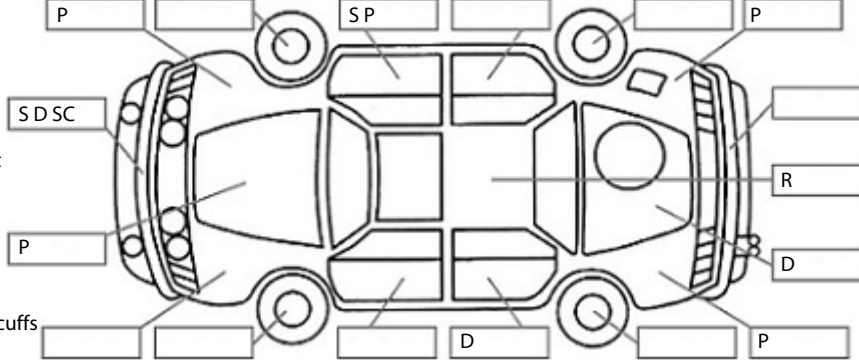

Key:

- S = scratch
- D = dent
- R = rust
- PT = paint defect
- C = crack
- P = pin dent
- * = decals
- SC = stone chips
- W = significant scuffs

Note: some defects & blemishes may not be displayed in the diagram

Body Inspection Comments

- R/F seat plastic trim broken.
- Windscreen chip.
- Rear canopy spoiler crack.

Conditions During Body Inspection: Dry

Under Carriage & Under Bonnet Inspection Comments

RWD.

Interior Comments