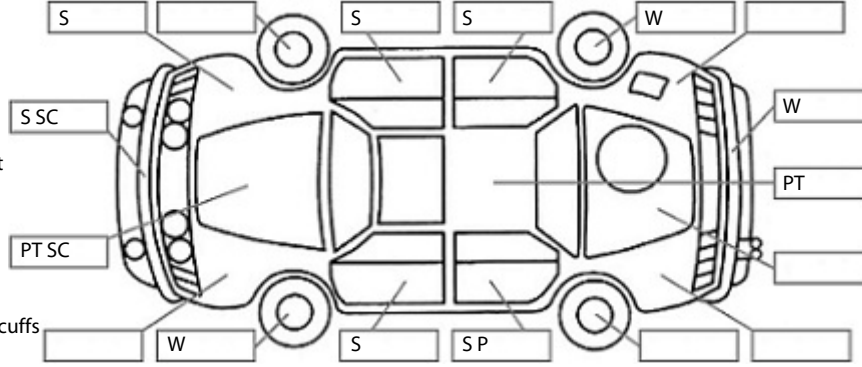

Key:

- S = scratch
- D = dent
- R = rust
- PT = paint defect
- C = crack
- P = pin dent
- * = decals
- SC = stone chips
- W = significant scuffs

Body Inspection Comments

Note: some defects & blemishes may not be displayed in the diagram

Oil leaks

Interior Comments

Seats	Poor
Carpets	Poor
Panels	Poor
Dashboard	Poor

General Comments

Drivers window noisy going up

Road Conditions During Test Drive: Dry

Engine Timing Mechanism: Unknown
Evidence of Cam Belt Replacement: Not Applicable Kms: