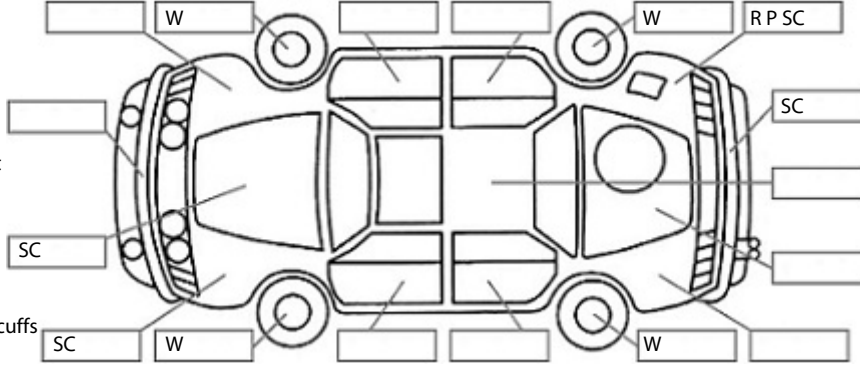

Key:

- S = scratch
- D = dent
- R = rust
- PT = paint defect
- C = crack
- P = pin dent
- * = decals
- SC = stone chips
- W = significant scuffs

Body Inspection Comments

Note: some defects & blemishes may not be displayed in the diagram

Road Conditions During Test Drive: Dry

Engine Timing Mechanism: Timing Chain
Evidence of Cam Belt Replacement: Not Applicable Kms:

	Pass	Fail	N/A
Engine			
Oil level	✓		
Smoke & fumes	✓		
Performance	✓		
Noise	✓		
Cooling System			
Coolant condition	✓		
Performance	✓		
Radiator / Hoses (visual)	✓		
Transmission			
Operation	✓		
Noise	✓		
Clutch			✓
CV joints	✓		
Wheel bearings	✓		
Brakes			
Performance	✓		
Hand Brake	✓		
Tyres (lowest observed tread depth of tyres)			
Left front	3	mm	
Right front	4	mm	
Left rear	4	mm	
Right rear	5	mm	
Spare		Yes	
Suspension			
Suspension performance	✓		
Steering performance	✓		
Shock absorbers	✓		
Air Conditioning / Heater			
Operation	✓		
Electrical / Accessories			
Head lights	✓		
Tail lights	✓		
Indicators	✓		
Dashboard warning lights	✓		
Wipers (front & rear)	✓		
Window winder FL	✓		
Window winder FR	✓		
Window winder RL	✓		
Window winder RR	✓		
Rear view mirrors	✓		
Radio (basic test only)	✓		
CD (basic test only)			✓
Number of keys	2		
Central locking		✓	
Remote locking	✓		
Sat. Nav. (basic test only)	✓		
Reversing camera	✓		