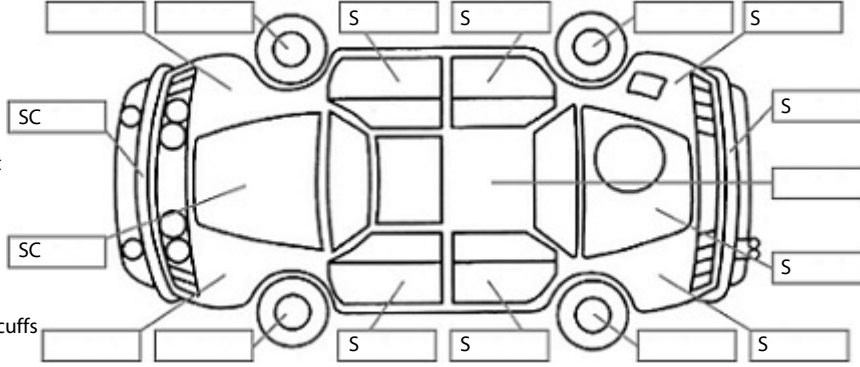

Make: BMW	Model: X3	Body Style: Wagon
Year: 2007	Registration: MTT719	Reg Expiry: 06 Oct 2024
WoF Expiry: 02 Jun 2025	Odometer: 194,124 Kms	Good No: 26230205
VIN: WBAPC92050WE7014	Next Service: 204,000	Service History: Yes

Key:

- S = scratch
- D = dent
- R = rust
- PT = paint defect
- C = crack
- P = pin dent
- * = decals
- SC = stone chips
- W = significant scuffs

Body Inspection Comments

Note: some defects & blemishes may not be displayed in the diagram